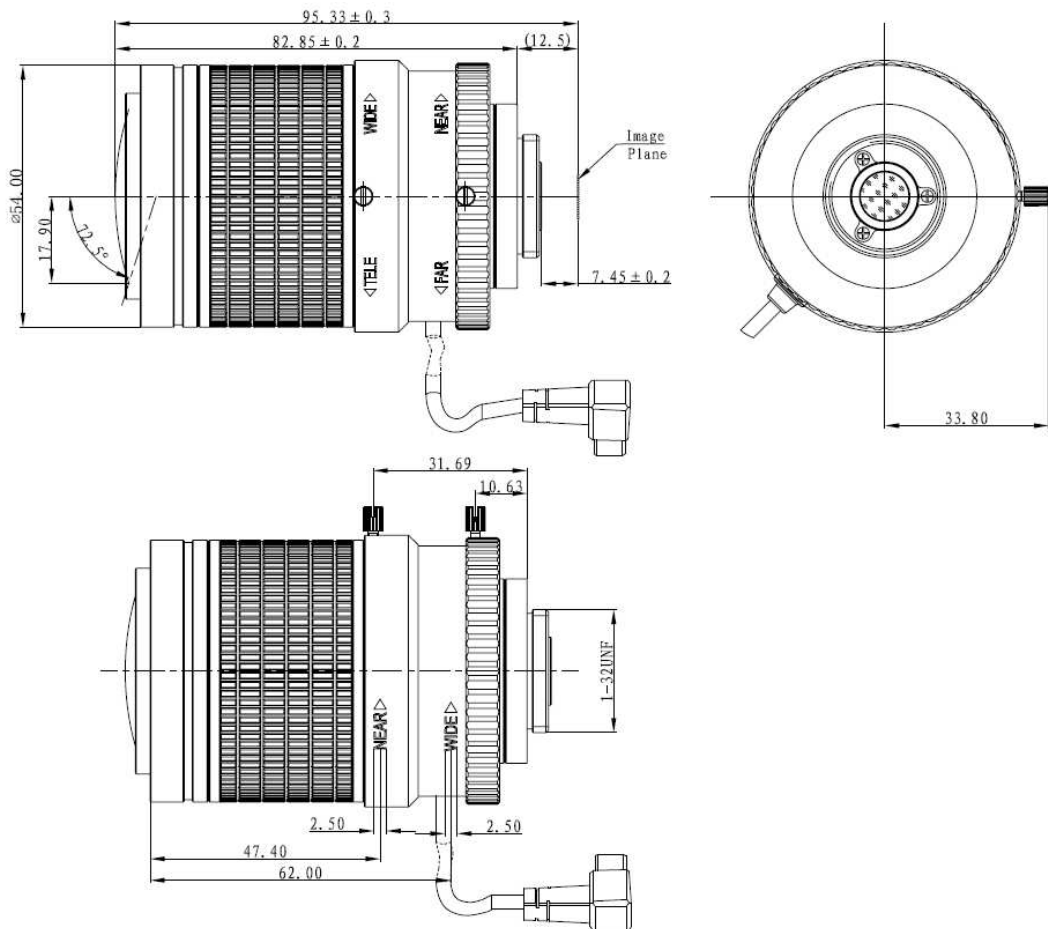

## 12 MegaPixel 4K Lens

## Specifications

Model		DH-PLZ20C0-D
Parameter		
Image format		1/1.7"
Focal length		3.7-16mm
Aperture		F1.5
Field Angle		W:145° x109° x79° T: 35.6° x28.5° x21.4°
M.O.D.		0.5m
TV Distortion		-30%(Wide)
IR Correction		Yes
Lens Control	Focus	Manual
	Zoom	Manual
	Iris	DC-Iris
Mount		CS
Dimension		ø54x82.8mm
Weight		270g
Operating temperature		-30℃ ~ +70℃

## Dimensions (mm)